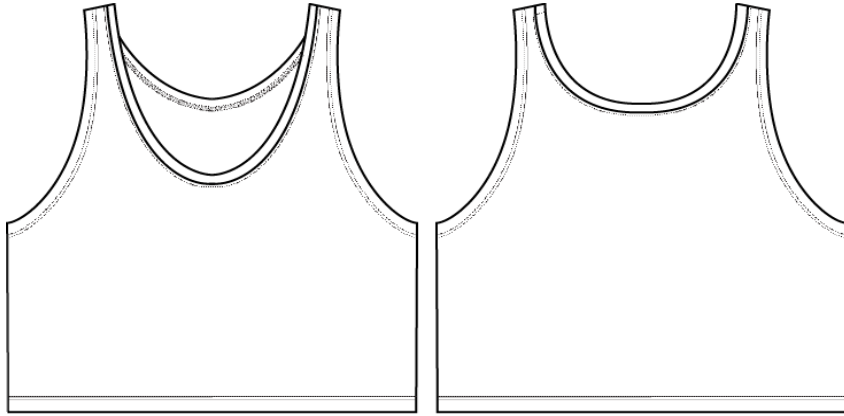

BELLA + CANVAS®

MEASUREMENT SPECIFICATION REPORT

STYLE # 8880 - WOMEN'S FLOWY BOXY TANK

FABRICATION

65% POLYESTER, 35% VISCOSE

52% POLYESTER, 48% VISCOSE

70% RAYON, 30% POLYESTER

Points of Measurement (inches)	S	M	L/XL
Chest	19 1/4	20 1/4	21 1/2
Body Length From HPS	20 1/4	20 7/8	21 5/8